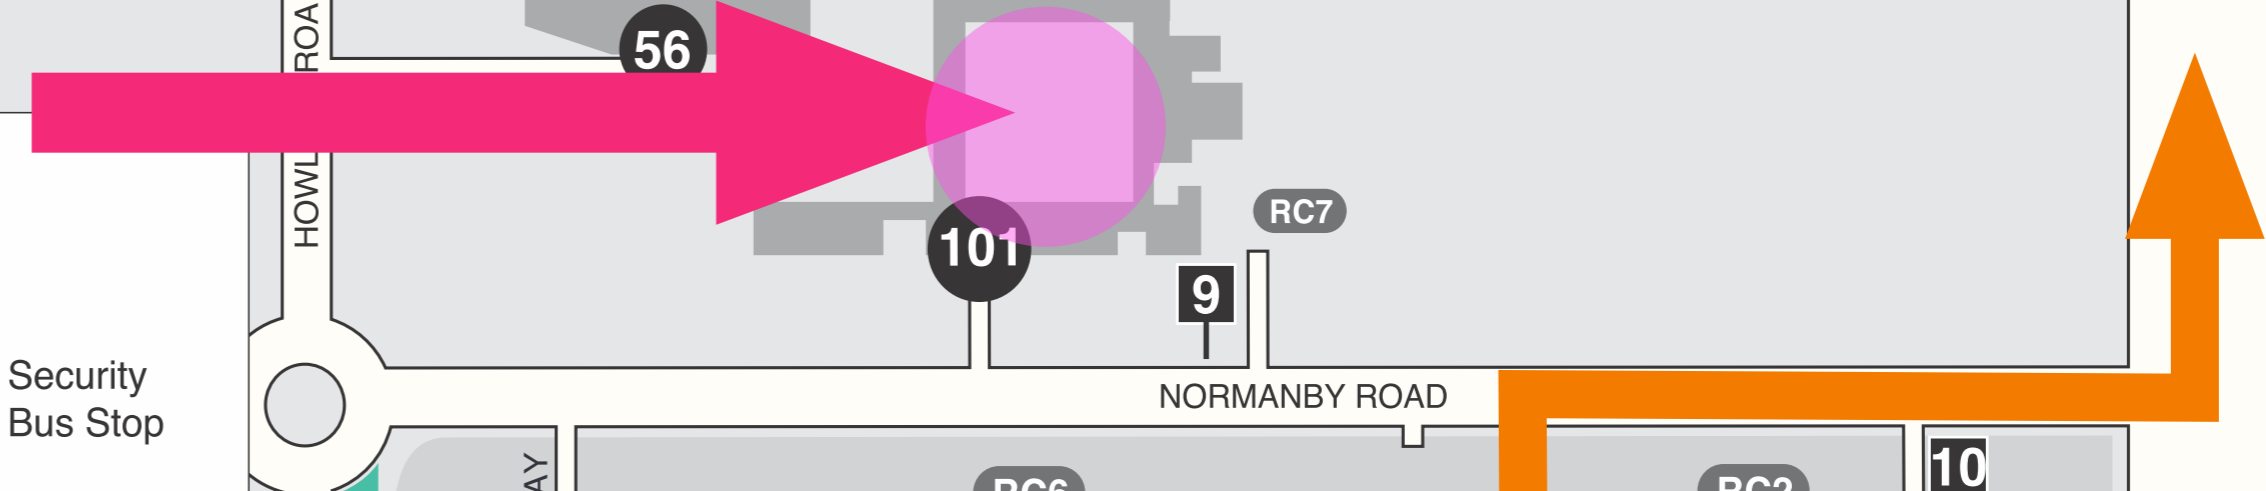

Normanby house

Gateway Hotel

Conference centre

Cafe lunch

Conference Banquet

Campus centre

Free car parking Blue spaces only

Mannix College

Key For the latest parking permit information please refer to parking signs in local area

Red Permit	Blue Permit	Brown Permit	3 hour Ticket	Motorcycle Parking	Residential Services Parking	Carpool Parking	Bus Interchange	Taxi Rank	Security Bus Stop
Yellow Permit	Green Permit	All day Ticket	1 1/2 hour ticket	Accessibility Parking	Authorised Parking Only	Car parking	Bicycle Arrival Station	Loading Dock	Emergency Help Point